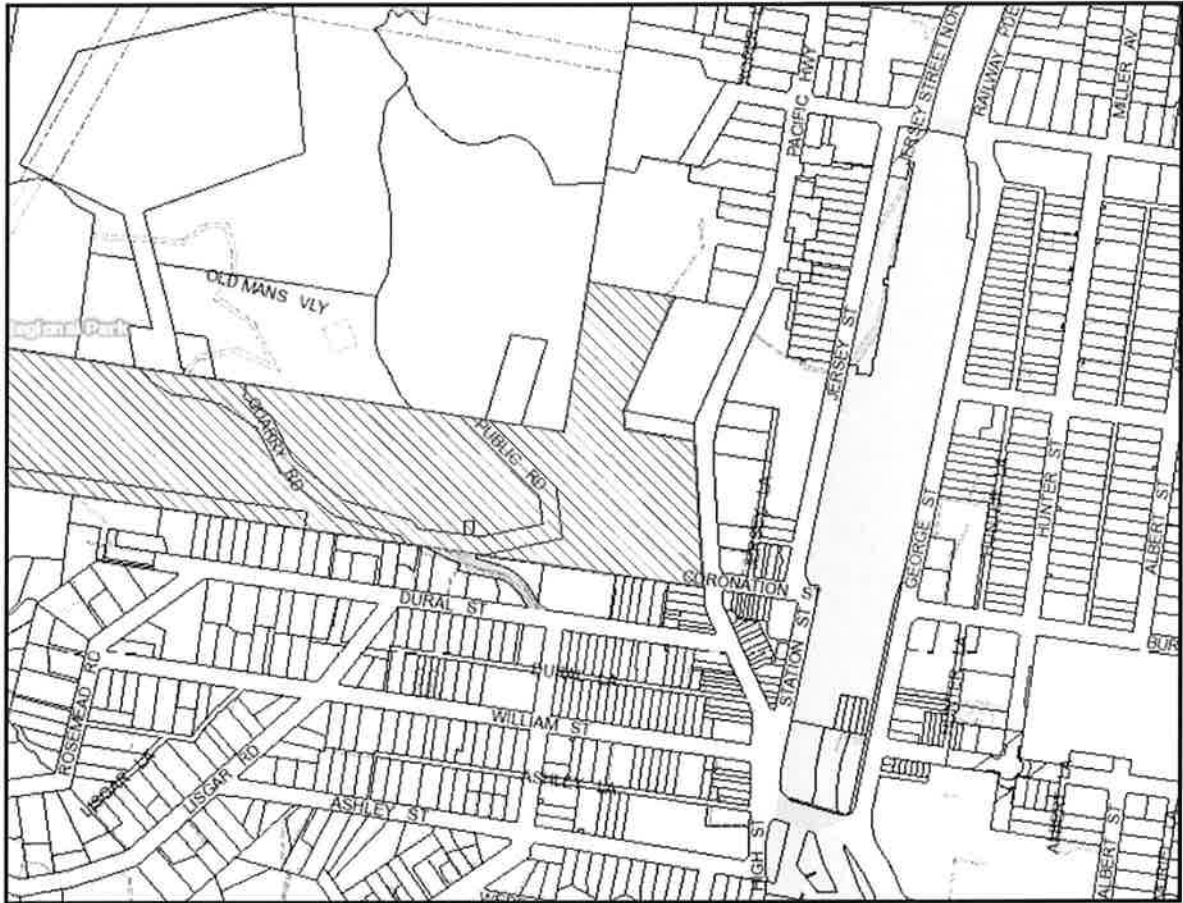

attachment 1

Locality Plan

LOCALITY PLAN

DA/1129/2011

203X PACIFIC HIGHWAY, HORNSBY